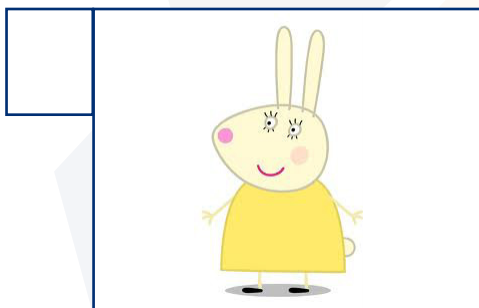

PEPPA PIG: SPOT THE CHARACTERS

peppa

george

mummy pig

daddy pig

suzy sheep

grumpy rabbit

pedro pony

freddy fox

miss rabbit

grandpa pig

madam gazelle

danny dog