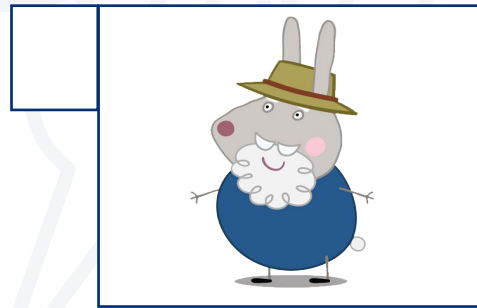

PEPPA PIG: SPOT THE CHARACTERS

peppa

george

mummy pig

daddy pig

suzy sheep

grumpy rabbit

pedro pony

freddy fox

miss rabbit

grandpa pig

madam gazelle

danny dog